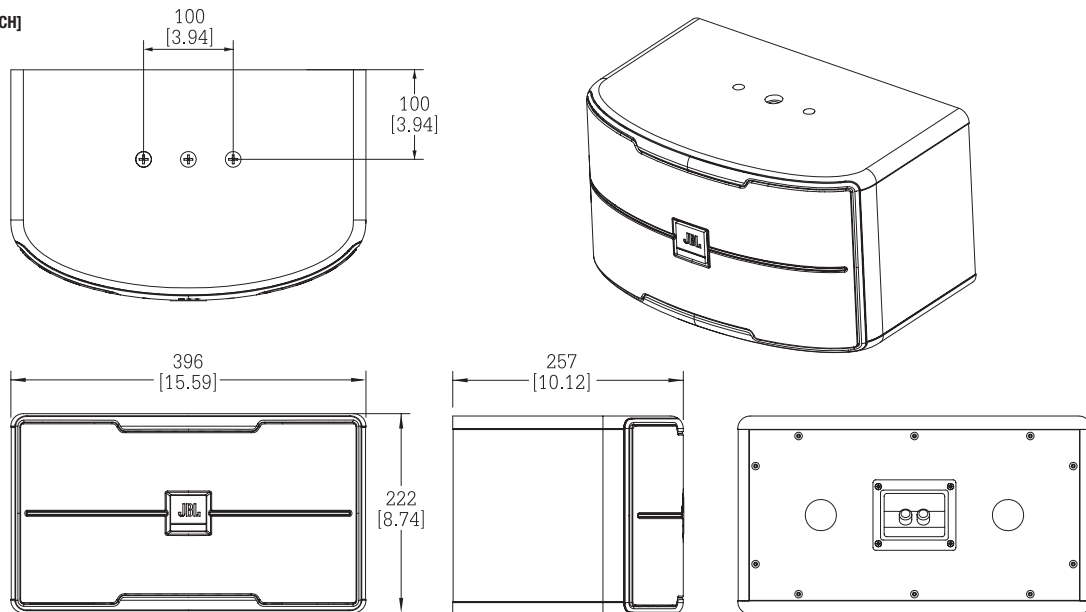

DIMENSIONS (H x W x D):	222 mm x 396 mm x 257 mm 8.7 inch x 15.6 inch x 10.1 inch
NET WEIGHT:	7.5 Kg (16.5 lbs)
LF DRIVER:	1 x 6.5" Woofer
HF DRIVER:	2 x 3" Tweeter
INPUT CONNECTORS:	Binding Post
ENCLOSURE CONSTRUCTION:	Vinyl covered MDF

BEAMWIDTH ■

DIMENSIONS ■

DIMENSIONS IN MM [INCH]

HARMAN Professional 8500 Balboa Blvd. Northridge, CA 91329 USA

© 2019 HARMAN International Industries, Incorporated. All rights reserved.
Features, specifications and appearance are subject to change without notice.