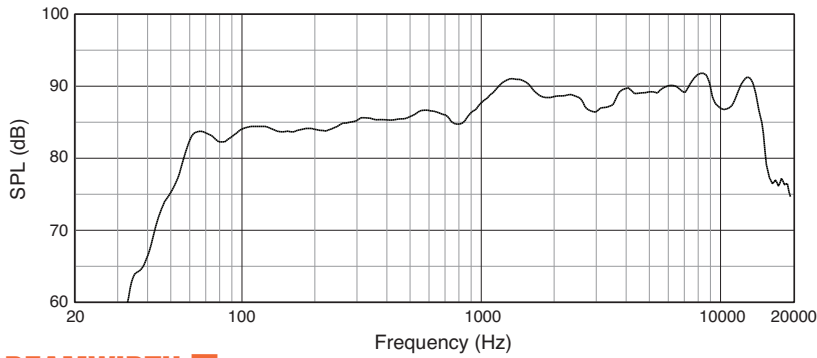

BEAMWIDTH ■

DIMENSIONS ■

DIMENSIONS IN MM [INCH]

HARMAN Professional 8500 Balboa Blvd. Northridge, CA 91329 USA

© 2019 HARMAN International Industries, Incorporated. All rights reserved.
Features, specifications and appearance are subject to change without notice.