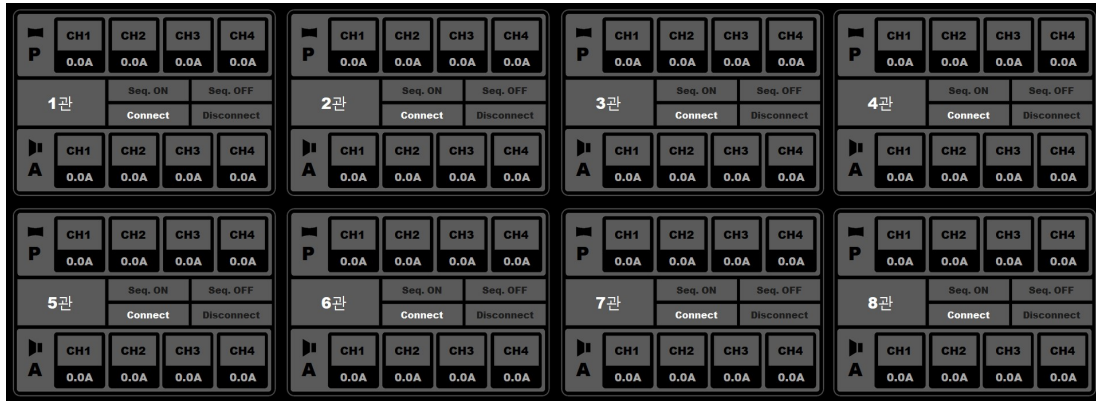

## Key Specifications

Channel	4CH
CH Load	220V 30A
Total Load	220V 50A
AC Noise Filter	단상 250V 50A 고감쇄형
Connector	Terninal Block (3P/L,N,G)
CH 1>2 Interval	(0~5)x60sec + (0~5)x10sec 0sec인 경우 CH 2>3 / 3>4 Interval 사용
CH 2>3 / 3>4 Interval	0~9sec
Manual Control	Sequential On/Off Switch
Remote Control	Data(Ethernet), GPI(On&Off)
Control Power	15W
Main Voltage	AC 220V 50/60Hz 단상, 3-Wire(L,N,G)
Dimension	482(W) x 132.5(H) x 350(D) mm
Weight	10Kg